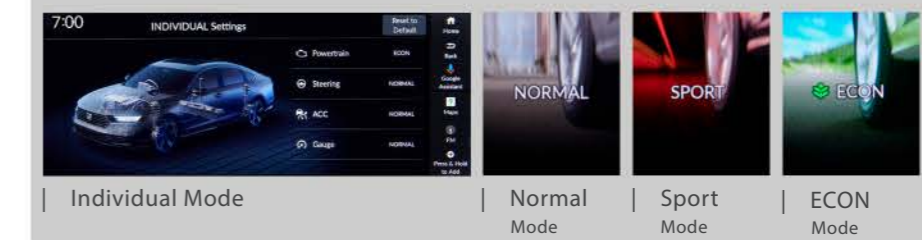

EV Switch

Optimize your electric driving experience with just a push of a button.

The operation of the e:HEV hybrid system may differ according to road conditions, vehicle load & driving style.

4-Mode Drive System