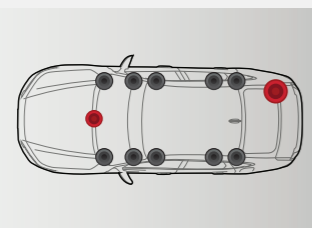

EMBARK ON A NEW JOURNEY CONVENIENTLY

12.3" Display Audio with Google built-in

Hey Google
Call or message a friend, listen to music, set reminder, or even change the temperature in the car just by talking to Google Assistant.* (**)

Google Play
On Google Play, you can easily download all of your favorite apps directly to your Accord, just like you would on your smartphone.*

Google Maps | Drive with confidence knowing you're on the fastest route and get rerouted based on the latest traffic updates with Google Maps built-in. Just say "Hey Google, navigate to work".*

*Google, Google Play and Google Maps are trademarks of Google LLC. **Google Assistant and some related features are not available in all languages or countries.

Feel the complete control as you seamlessly integrate with the advanced technology, designed to give you the utmost convenience.

12-Premium Speakers (BOSE)