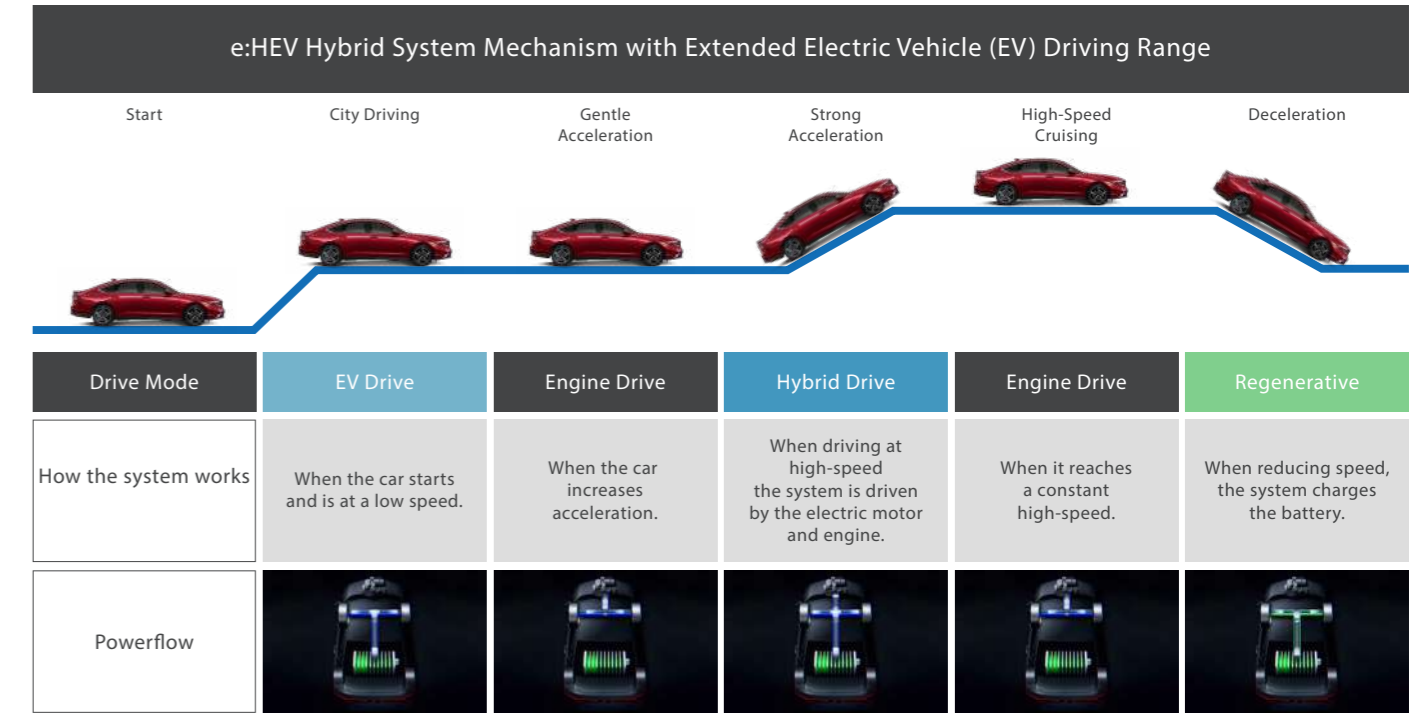

Honda CONNECT
with Digital Key

Download Honda CONNECT

Download on the **App Store**

GET IT ON Google Play

Explore Technology

THE POWER TO TAKE CHARGE

From the intricate design to the commanding power, unlock the prowess to elevate your connection to the road, enhance your performance, and achieve an unparalleled driving experience.

EV Switch

Optimize your electric driving experience with just a push of a button.

The operation of the e:HEV hybrid system may differ according to road conditions, vehicle load & driving style.

4-Mode Drive System